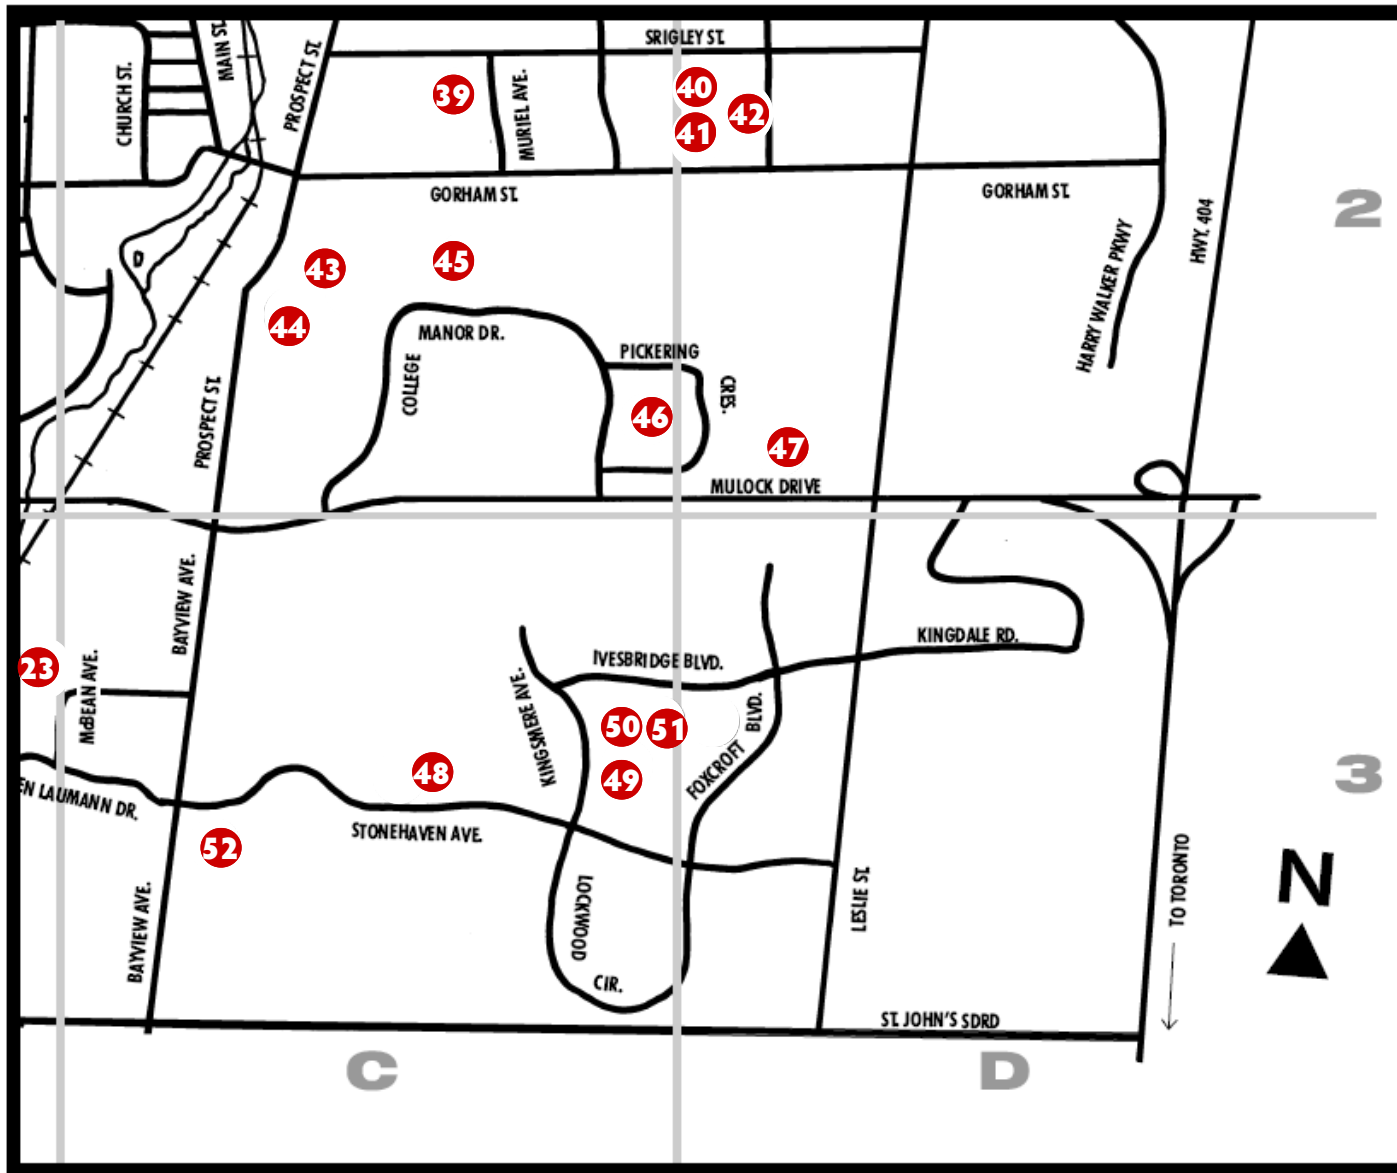

Soccer Fields—SOUTHEAST NEWMARKET

- 23. Audrie Sanderson Park
- 39. Fairgrounds Park *(has lights)*
- 40. Scared Heart SS *(off Crusader Way)*
- 41. Scared Heart SS *(off Crusader Way)*
- 42. Sacred Heart SS #2
- 43. Pickering College North *(near street)*
- 44. Pickering College South *(near Arena)*
- 45. College Manor Park
- 46. Bogart PS
- 47. Newmarket High SS
- 48. Stonehaven PS
- 49. Notre Dame CES
- 50. Rene Bray WEST
- 51. Rene Bray EAST
- 52. Police Fields

Updated—2008